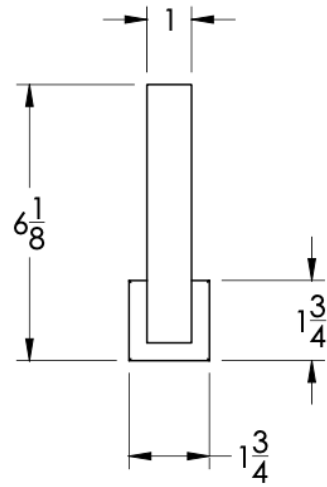

COLLECTION GRANDE

SPARE TISSUE HOLDER

Model	Product	Finishes Available
GRN-TPHS1	Spare Tissue Holder	Polished (-P) Brushed (-B) Black (-BLK) White (-WHT) Oil Rubbed Bronze (-ORB)

Specified Model: _____

Finish Detail: _____

Notes: _____

Dimensions in inches

FRONT

TOP

SIDE

NOTE: Dimensions subject to change without notice.